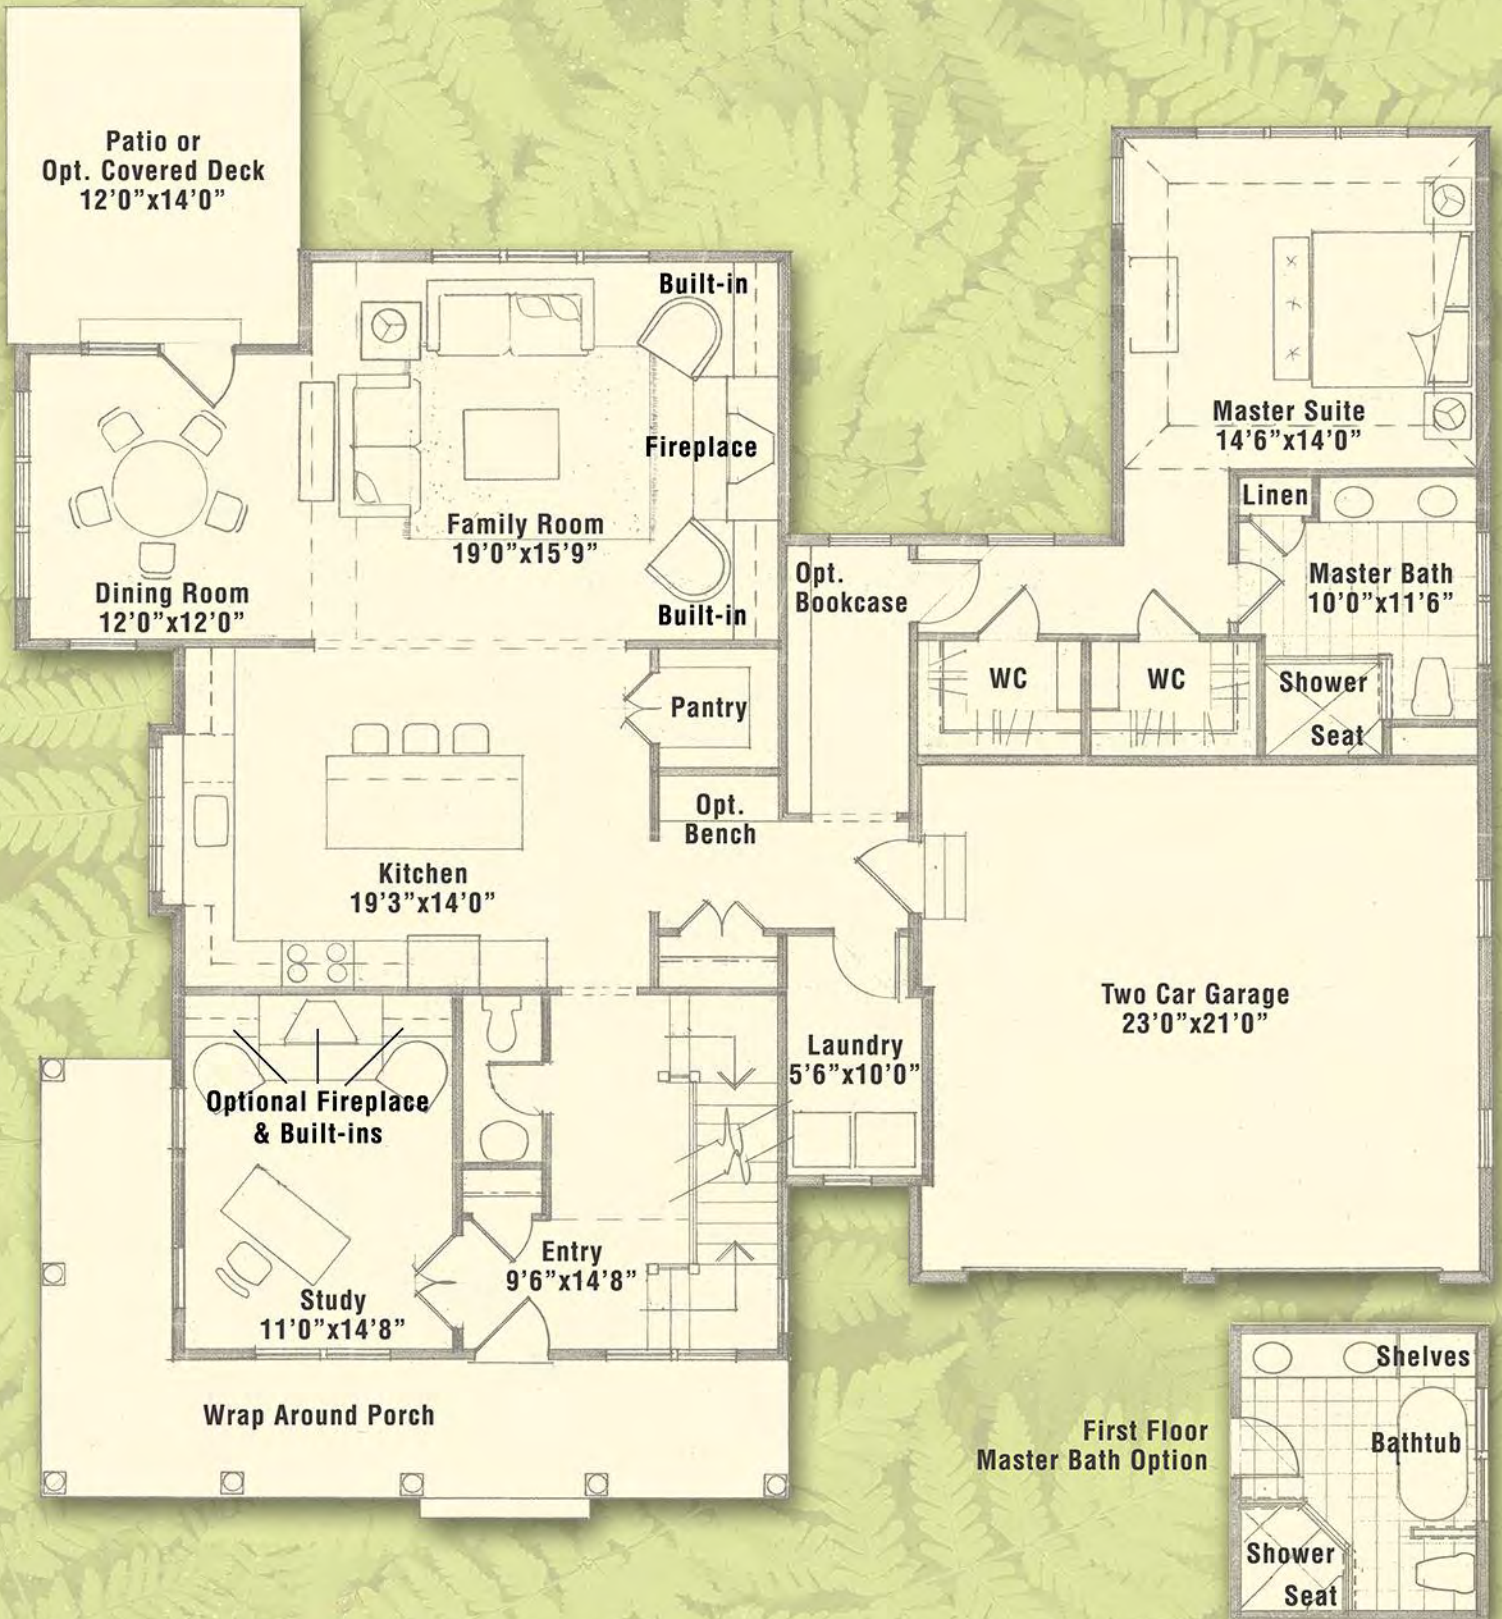

# The Colonial

3 Bedroom / 3.5 Bath / 2,603 SF

# FIRST FLOOR

Floor plans subject to change; all measurements are approximate and subject to normal construction variances.

# SECOND FLOOR

2 Bedroom / 2 Bath

# COLONIAL OPTIONS

**Second Floor: 2 Bedroom / 1 Bath / Loft**

**Second Floor: 1 Bedroom / 1 Bath / Loft**

**First Floor: Master Bath Option**

Floor plans subject to change; all measurements are approximate and subject to normal construction variances.